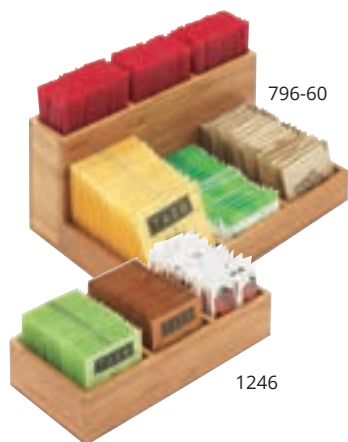

ITEM	DESCRIPTION	LIST PRICE
360-2-60	7½Wx23½D15¼H	\$158.80 ea

Bamboo Compartment Spacesaver New

Cylinders Sold Separately.
Use for Condiments or Flatware.

ITEM	DESCRIPTION	LIST PRICE
1426-60	12Wx14Dx16¼H	\$220.00 ea

Bamboo Compartment Spacesaver

Cylinders Sold Separately.
Use for Condiments or Flatware.

ITEM	DESCRIPTION	LIST PRICE
1016-3-60	6¼Wx9¾Dx22¾H	\$136.60 ea

Optional Cylinders

Available in Six Colors.
Specify Stainless Steel Style: Perforated (39), (Solid).
Specify Melamine Color: Black (13), White (15),
Butter Yellow (61), Terra Cotta (62), Sage (63),
Cranberry (64).

ITEM	DESCRIPTION	LIST PRICE
1017-39	4½DIAx5½H	\$14.80 ea
1017-SOLID	4½DIAx5½H	14.80 ea
1017	4½DIAx5½H	18.80 ea

Adjustable Condiment Caddy

Cylinders Sold Separately.
Rings are Removable and Adjustable.

ITEM	DESCRIPTION	LIST PRICE
3371	10½Wx5¾Dx21H	\$164.80 ea

796-60

1246

Bamboo Packet Organizer

ITEM	DESCRIPTION	LIST PRICE
1246	9½Wx4½Dx2½H	\$29.60 ea
796-60	9Wx6¼Dx4½H	58.20 ea

Bamboo 9 Section Condiment Organizer

ITEM	DESCRIPTION	LIST PRICE
1714-60	12Wx12Dx5½H	\$73.90 ea